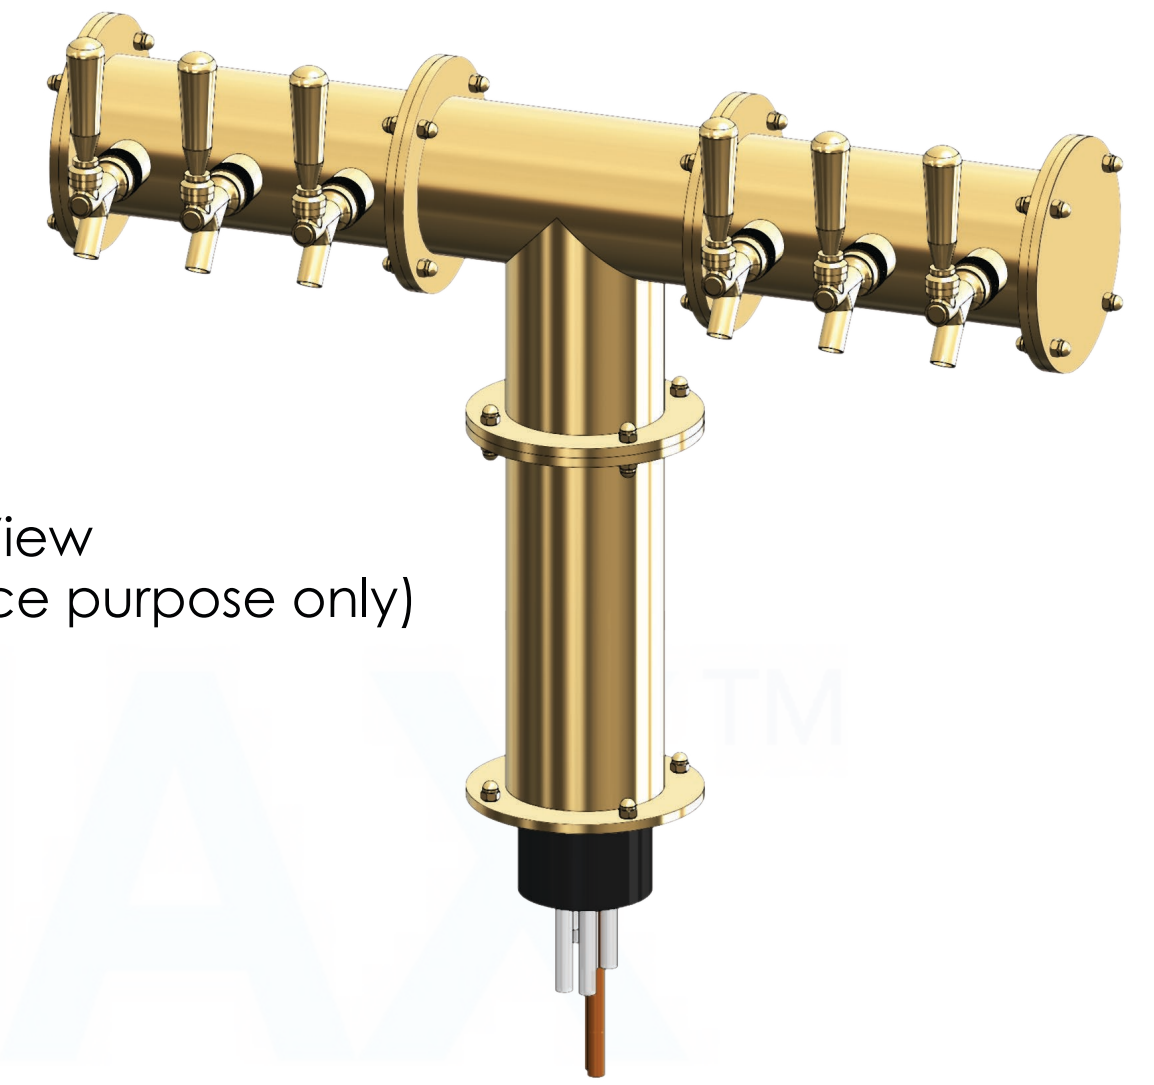

304SS tube connected to CBS NSF Flexible Total Barrier Tubing to 15lbs of Restriction

Isometric View
(For reference purpose only)

Suggested Drip Tray:
 BB716330 - 30" x 7" PVD/BSS Drip Tray
 BB716430 - 30" x 7" PVD/BSS Spray Drip Tray

Name		Date		Title:	
Drawn By:	Chillmax Beveages Solutions,LLC	11/22/2024		6T(3"OC) CANDY GOLD CONDOR "T" CH-MX CLD	
Approved By:	Production Manager				
Material:	304 SS	Finish:	CANDY GOLD	Part Number:	Revision:
				BB101810-GLD-06GC	
Unless otherwise mentioned, dimensions are inches.				Scale:	1:5