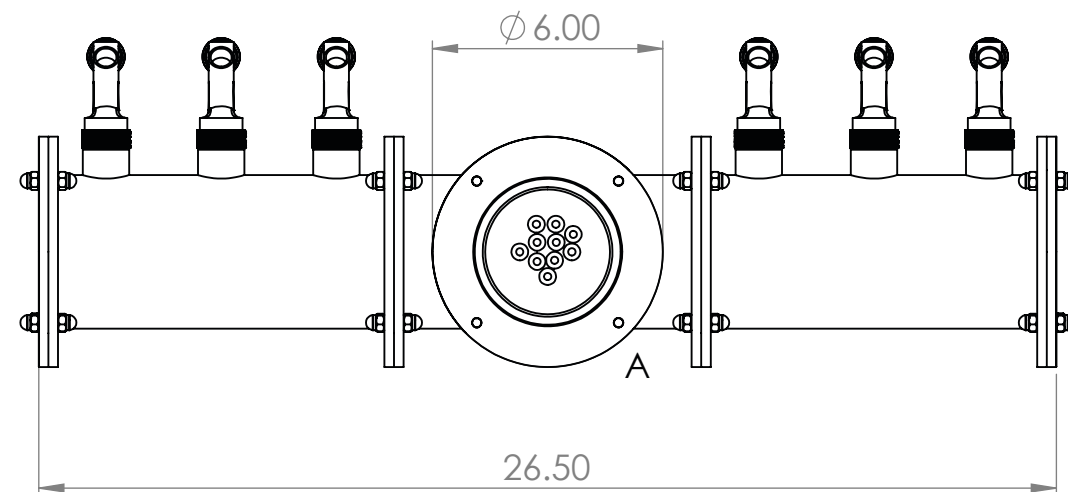

304SS tube connected to CBS NSF Flexible Total Barrier Tubing to 15lbs of Restriction

Isometric View
(For reference purpose only)

Suggested Drip Tray:
 BB716330 - 30" x 7" PVD/BSS Drip Tray
 BB716430 - 30" x 7" PVD/BSS Spray Drip Tray

Name		Date		Title:	
Drawn By:	Chillmax Beveages Solutions,LLC	11/22/2024		6T(3"OC) CANDY GOLD CONDOR "T" CH-MX CLD	
Approved By:	Production Manager				
Material:	304 SS	Finish:	CANDY GOLD	Part Number:	Revision:
				BB101810-GLD-06GC	
Unless otherwise mentioned, dimensions are inches.				Scale:	1:5