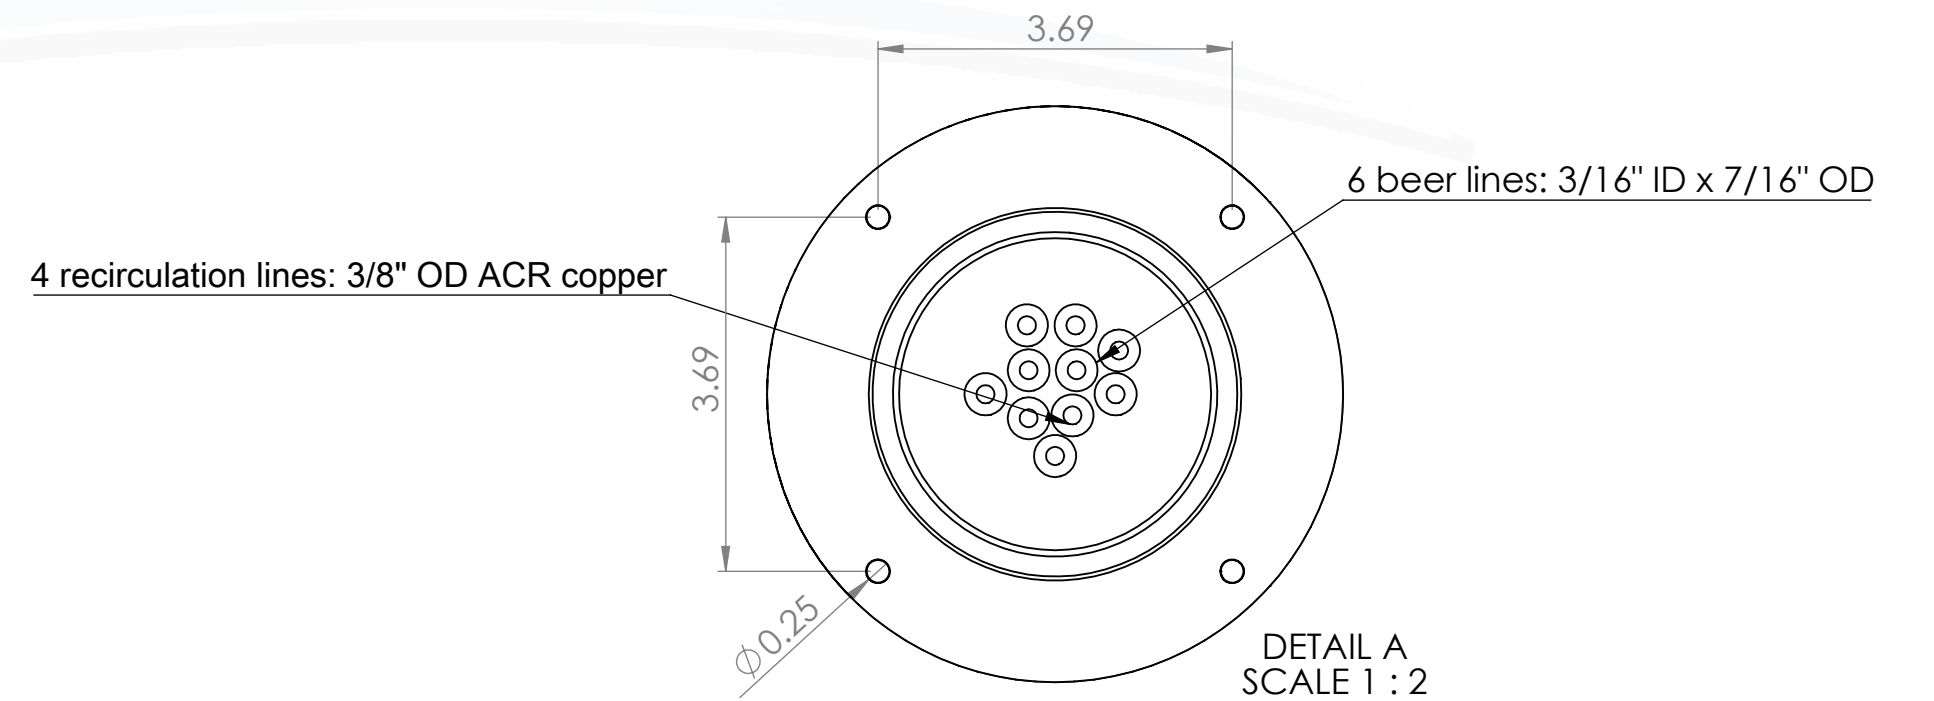

304SS tube connected to CBS NSF Flexible Total Barrier Tubing to 15lbs of Restriction

Isometric View
(For reference purpose only)

Suggested Drip Tray:
 BB716330 - 30" x 7" PVD/BSS Drip Tray
 BB716430 - 30" x 7" PVD/BSS Spray Drip Tray

Name		Date		Title:	
Drawn By:	Chillmax Beveages Solutions,LLC	11/22/2024		6T(3"OC) CANDY GOLD CONDOR "T" CH-MX CLD	
Approved By:	Production Manager				
Material:	304 SS	Finish:	CANDY GOLD	Part Number:	Revision:
				BB101810-GLD-06GC	
Unless otherwise mentioned, dimensions are inches.				Scale:	1:5